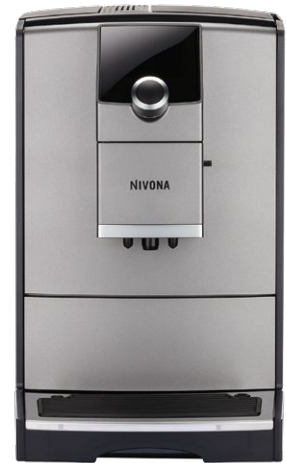

NIVONA

NICR 7'95

Titan / Chrome

## FEATURES of the NICR 7'95

### TASTE

Pre-brewing system  
Aroma Balance System (3 profiles)  
Cappuccino-Connaisseur  
Adjustable coffee strength (5-level)  
Adjustable grinding degree  
Adjustable coffee temperature (3-level)

### COMFORT

Additional „My Coffee“ recipes can be saved (5 recipes)  
Live programming  
Factory-set recipes can be changed  
OneTouch SPUMATORE plus (for Cappuccino etc.)  
2-cup function for espresso/coffee  
Adjustable coffee quantity (approx. 20 ml - 240 ml)  
Powder compartment for pre-ground coffee (one portion)  
Hot water function for tea (3-level)  
Removable water tank  
Rear rollers