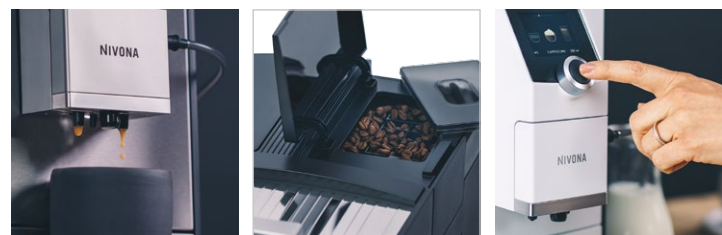

TECHNOLOGY

TFT colour display
Bluetooth to connect with NIVONA App
Extra-quiet, noise-reduced operation
High-quality conical grinder made of hardened steel
15-bar pump pressure
1455 W
ECO-mode

Cappuccino so
delicious,
you could just hug it.

- Cappuccino and latte macchiato at the press of a button
- Barista-style cappuccino with aroma technology (Cappuccino-Connaisseur)
- Simply save your favourite coffee live
- Easy clean milk system